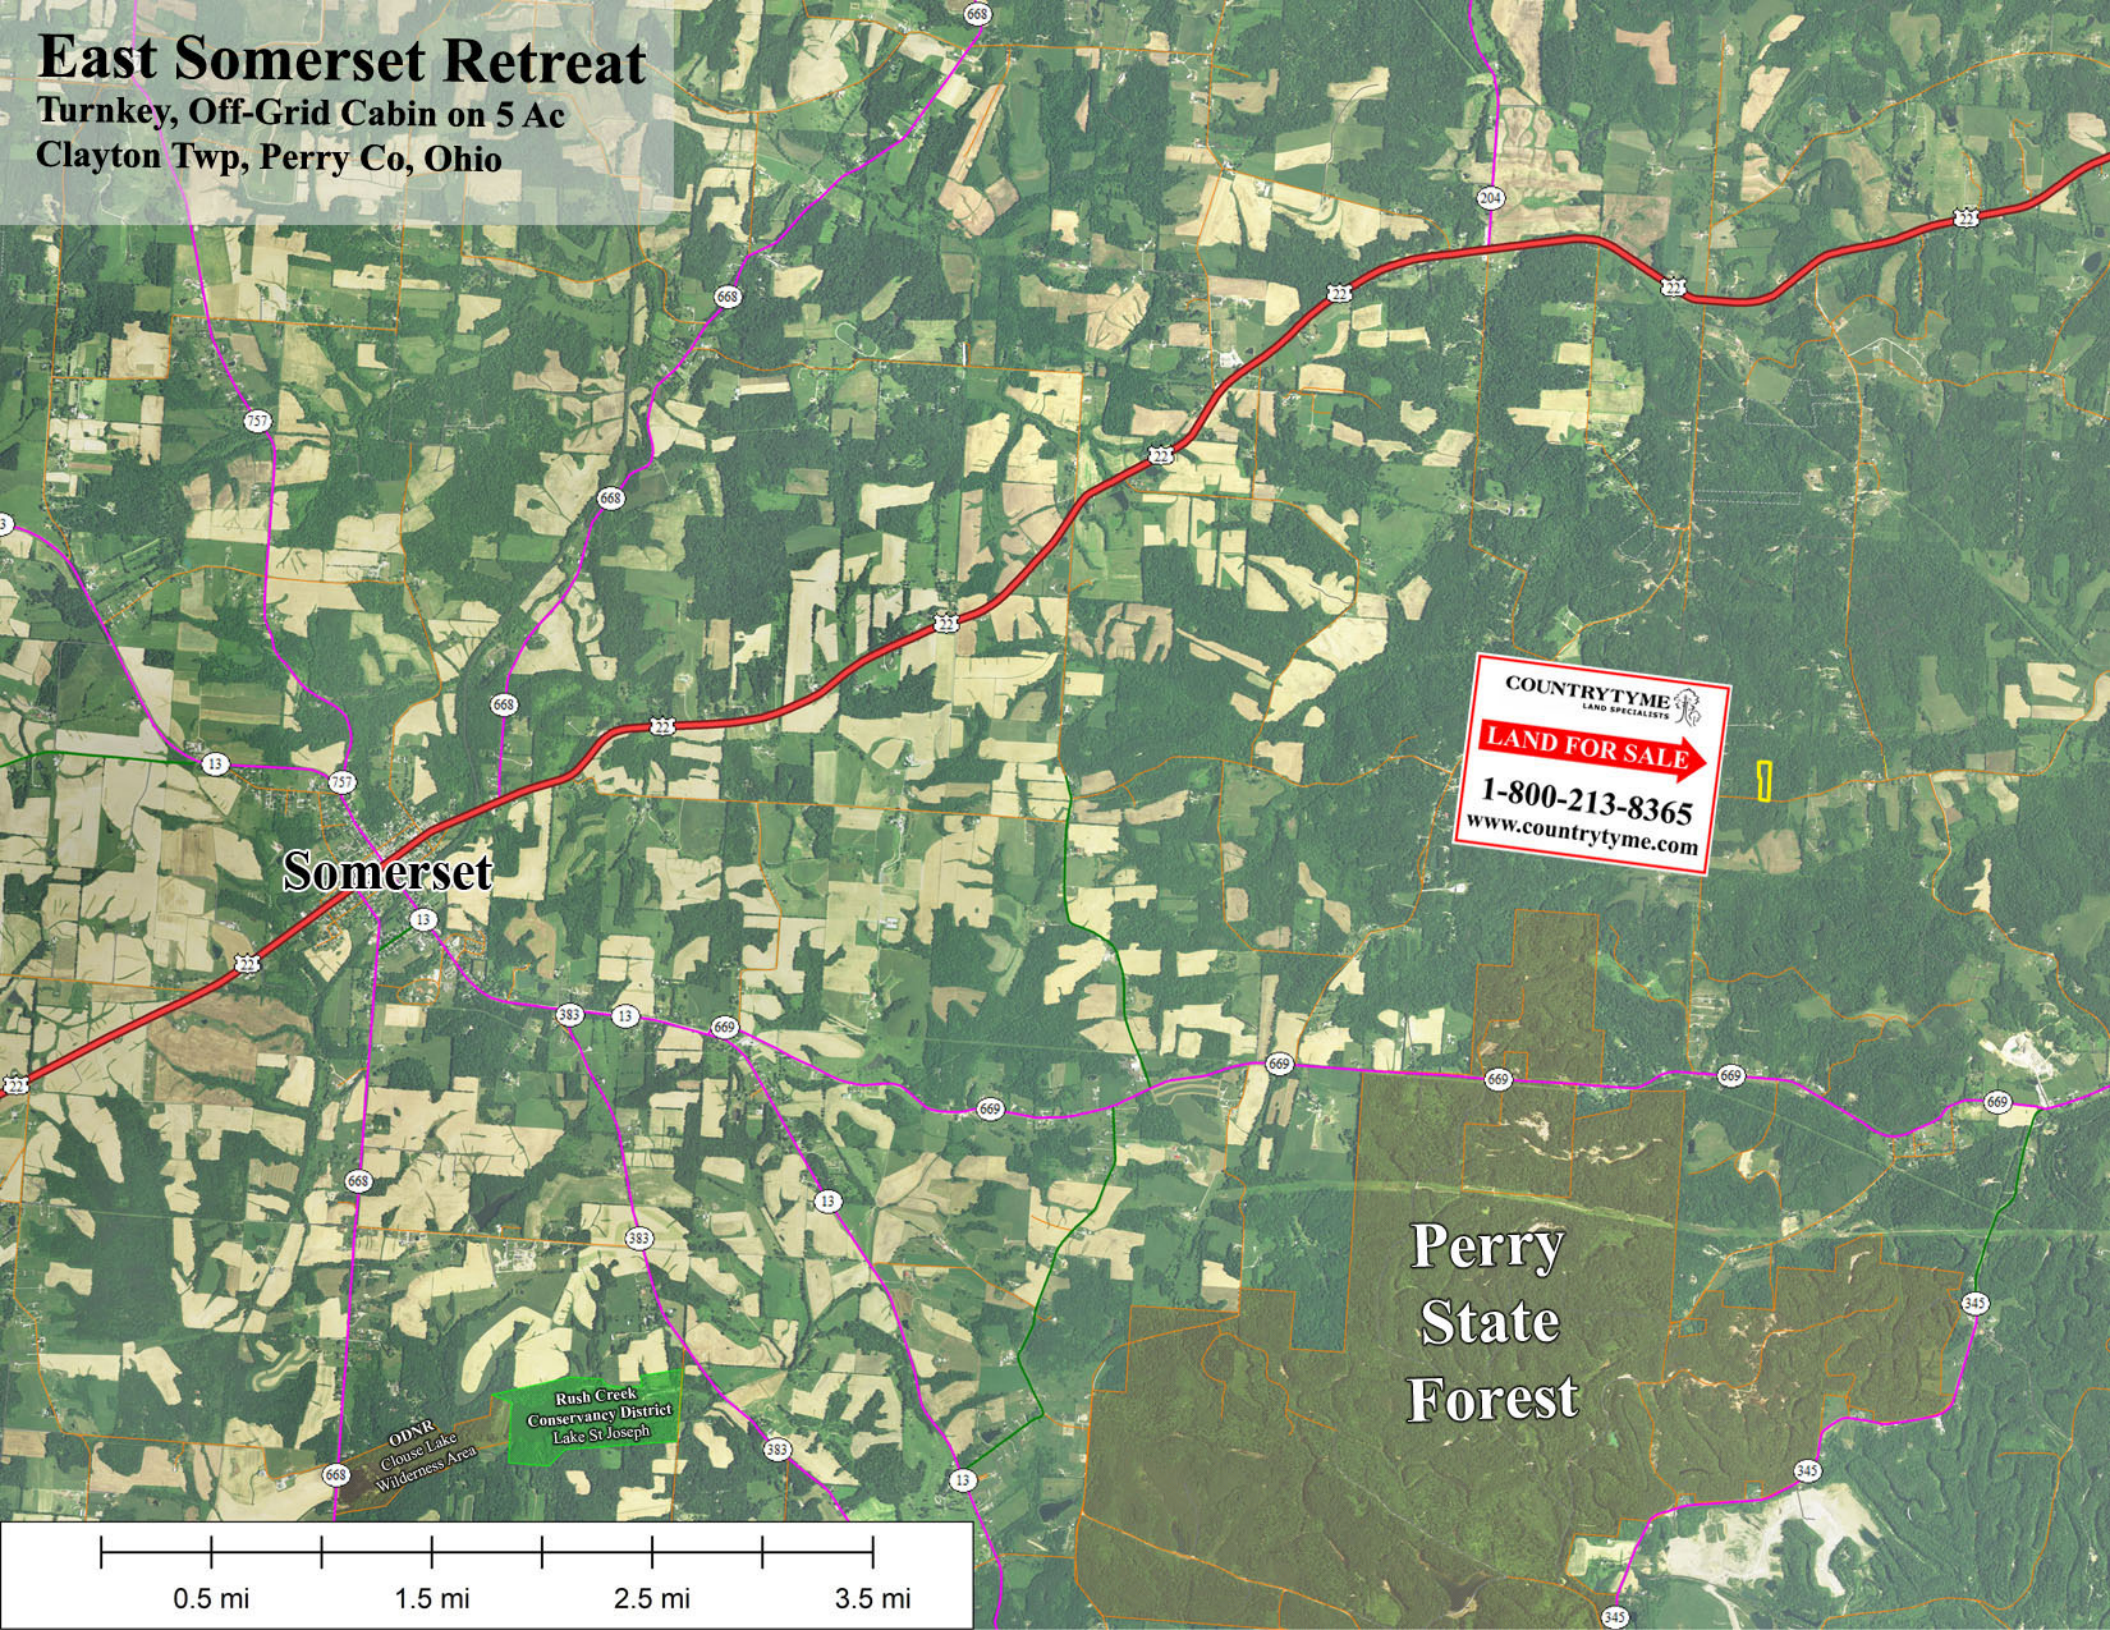

East Somerset Retreat

Turnkey, Off-Grid Cabin on 5 Ac

Clayton Twp, Perry Co, Ohio

COUNTRYTYME
LAND SPECIALISTS

LAND FOR SALE →

1-800-213-8365
www.countrytyme.com

Somerset

Perry
State
Forest

Rush Creek
Conservancy District
Lake St Joseph

ODNR
Close Lake
Wilderness Area